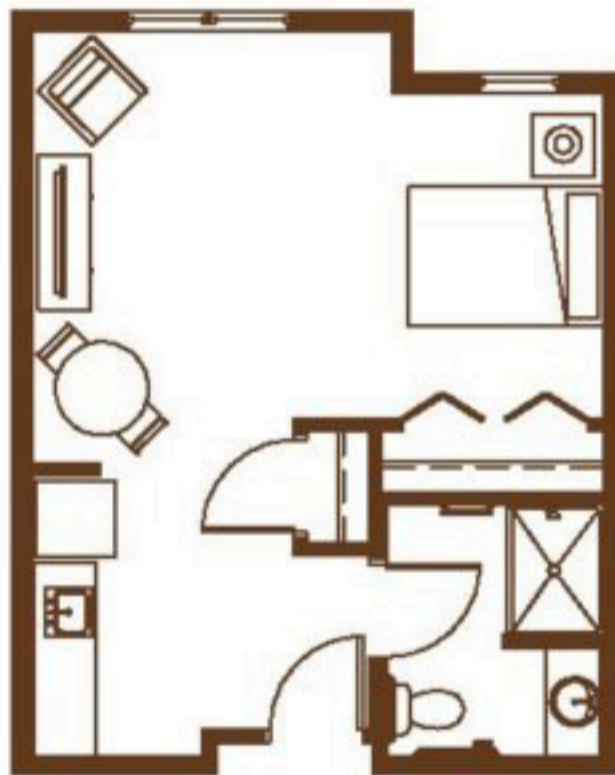

ASSISTED LIVING

A

SUNFLOWER

Studio
446 Sq. Ft.

All square footages are approximate. 1/8"=1'-0" Scale.

1260 EAST COUNTY ROAD E. • VADNAIS HEIGHTS, MN 55110 • (651) 829-3171 • GABLEPINES.COM

Managed by Life Care Services™