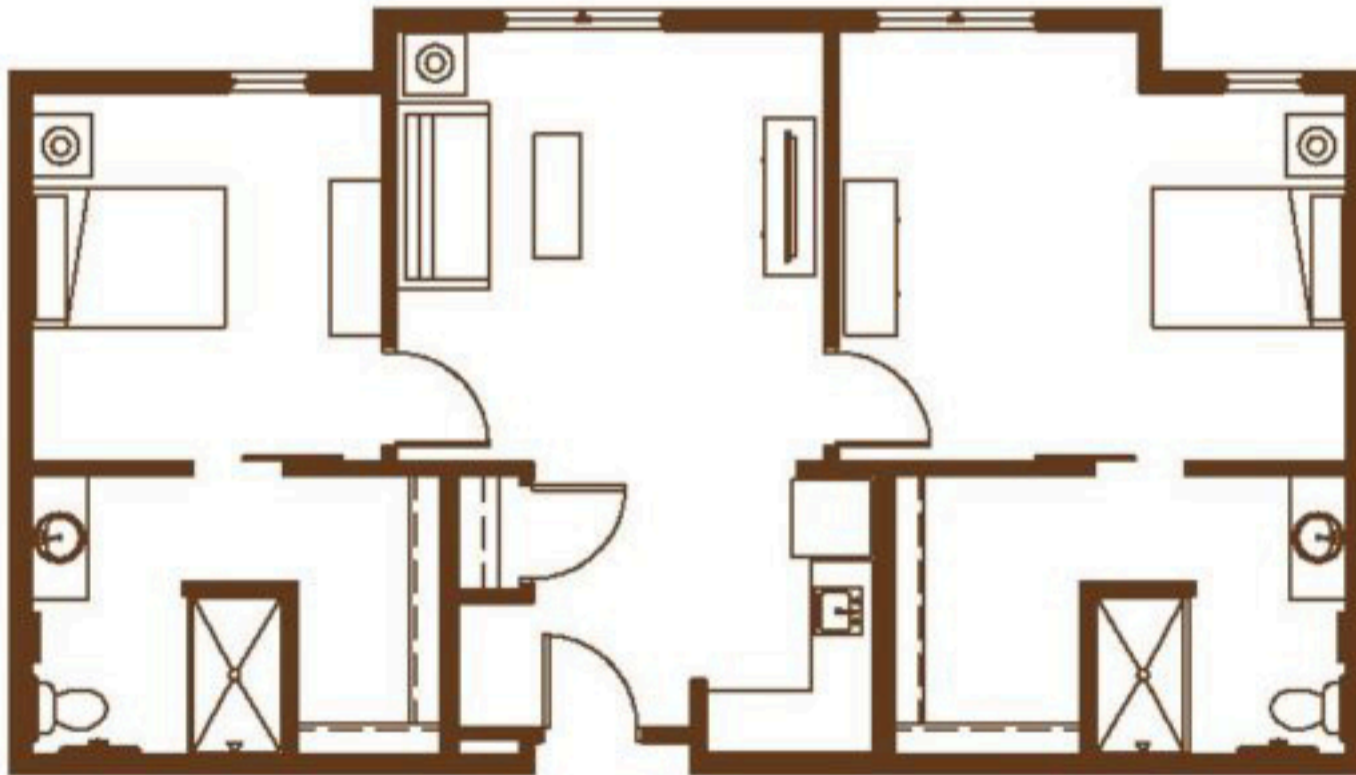

GABLE PINES

AT VADNAIS HEIGHTS

ASSISTED LIVING

K

VIOLET 2 Bedroom
1,011 Sq. Ft.

All square footages are approximate. 1/8"=1'-0" Scale.

1260 EAST COUNTY ROAD E. • VADNAIS HEIGHTS, MN 55110 • (651) 829-3171 • GABLEPINES.COM