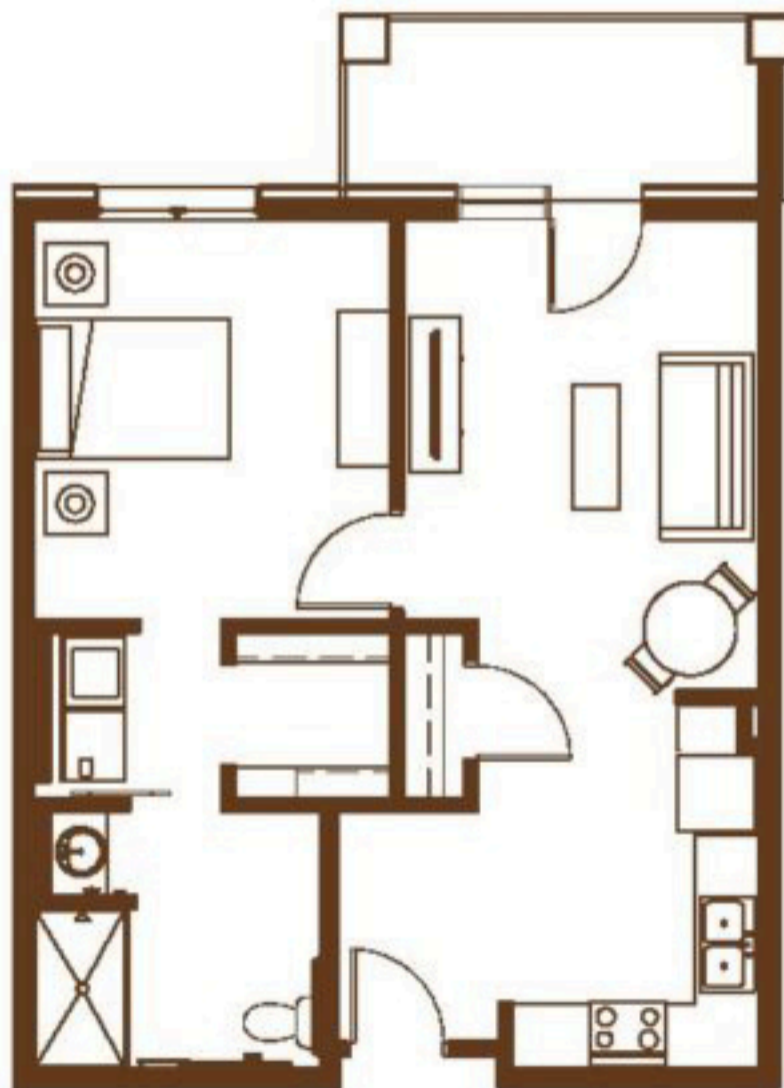

GABLE PINES

AT VADNAIS HEIGHTS

INDEPENDENT LIVING

D3

BIRCH

1 Bedroom
681 Sq. Ft.

All square footages are approximate. 1/8"=1'-0" Scale.

1260 EAST COUNTY ROAD E. • VADNAIS HEIGHTS, MN 55110 • (651) 829-3171 • GABLEPINES.COM