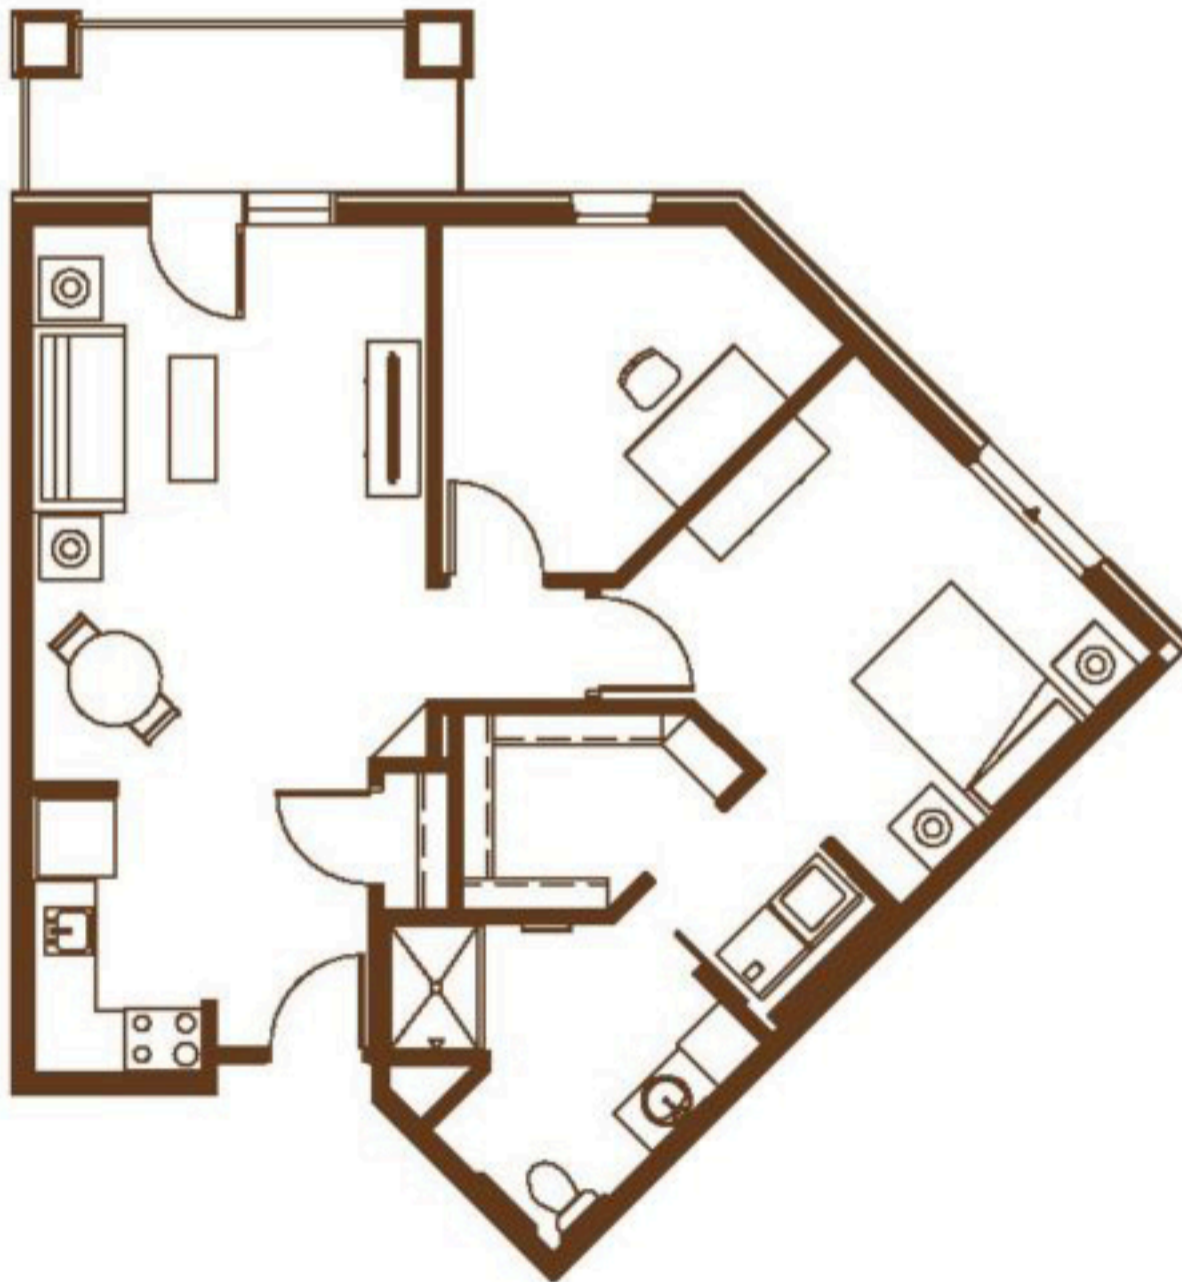

INDEPENDENT LIVING

H2

CEDAR *1 Bedroom with Den*
879 Sq. Ft.

All square footages are approximate. 1/8"=1'-0" Scale.

1260 EAST COUNTY ROAD E. • VADNAIS HEIGHTS, MN 55110 • (651) 829-3171 • GABLEPINES.COM

  Managed by  Life Care Services™