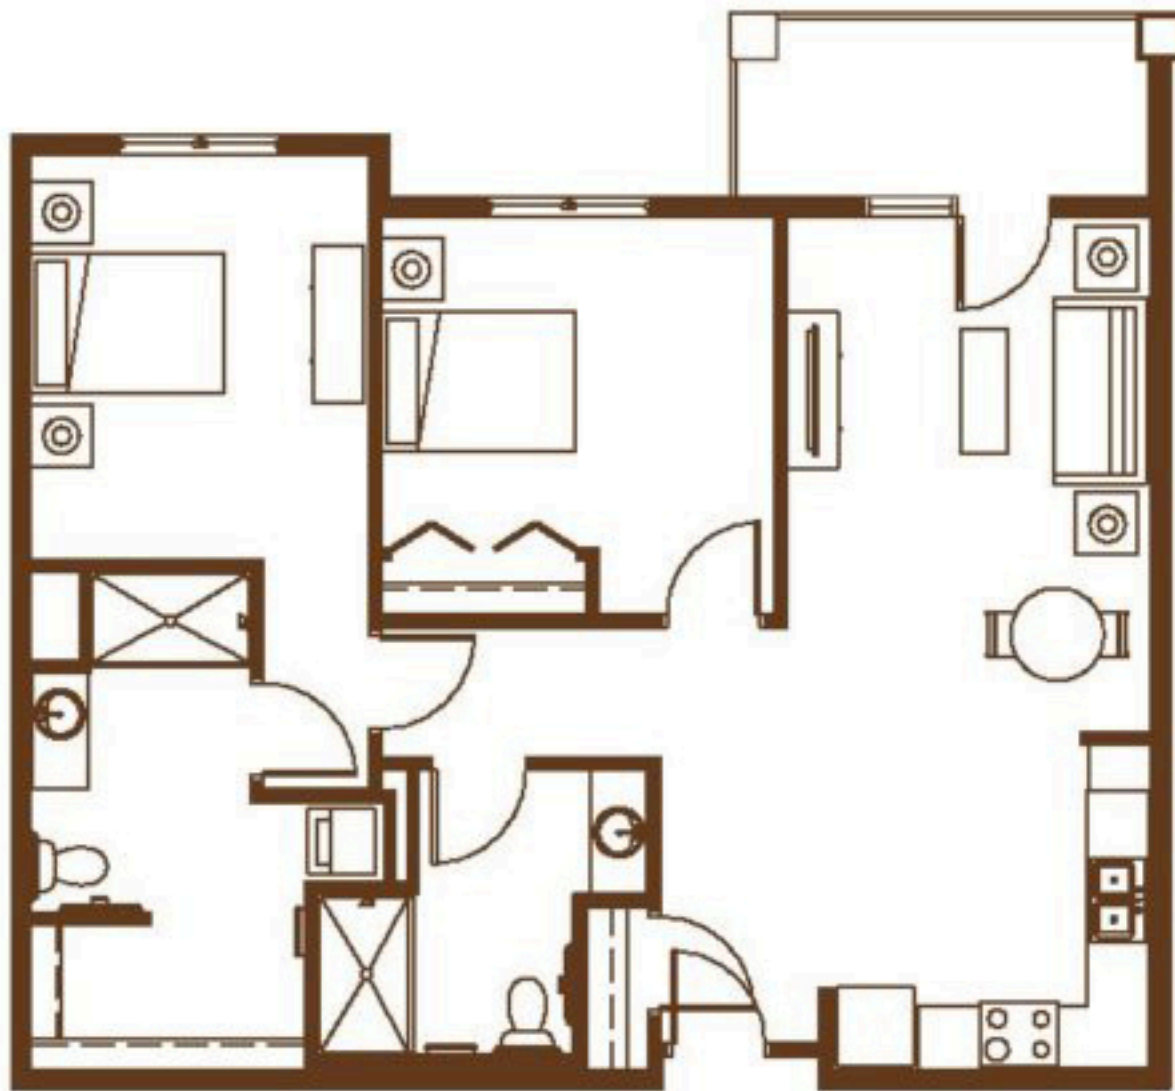

# GABLE PINES

AT VADNAIS HEIGHTS

## INDEPENDENT LIVING

**N2**

**MAPLE**

*2 Bedroom*  
1,067 Sq. Ft.

*All square footages are approximate. 1/8"=1'-0" Scale.*

1260 EAST COUNTY ROAD E. • VADNAIS HEIGHTS, MN 55110 • (651) 829-3171 • GABLEPINES.COM