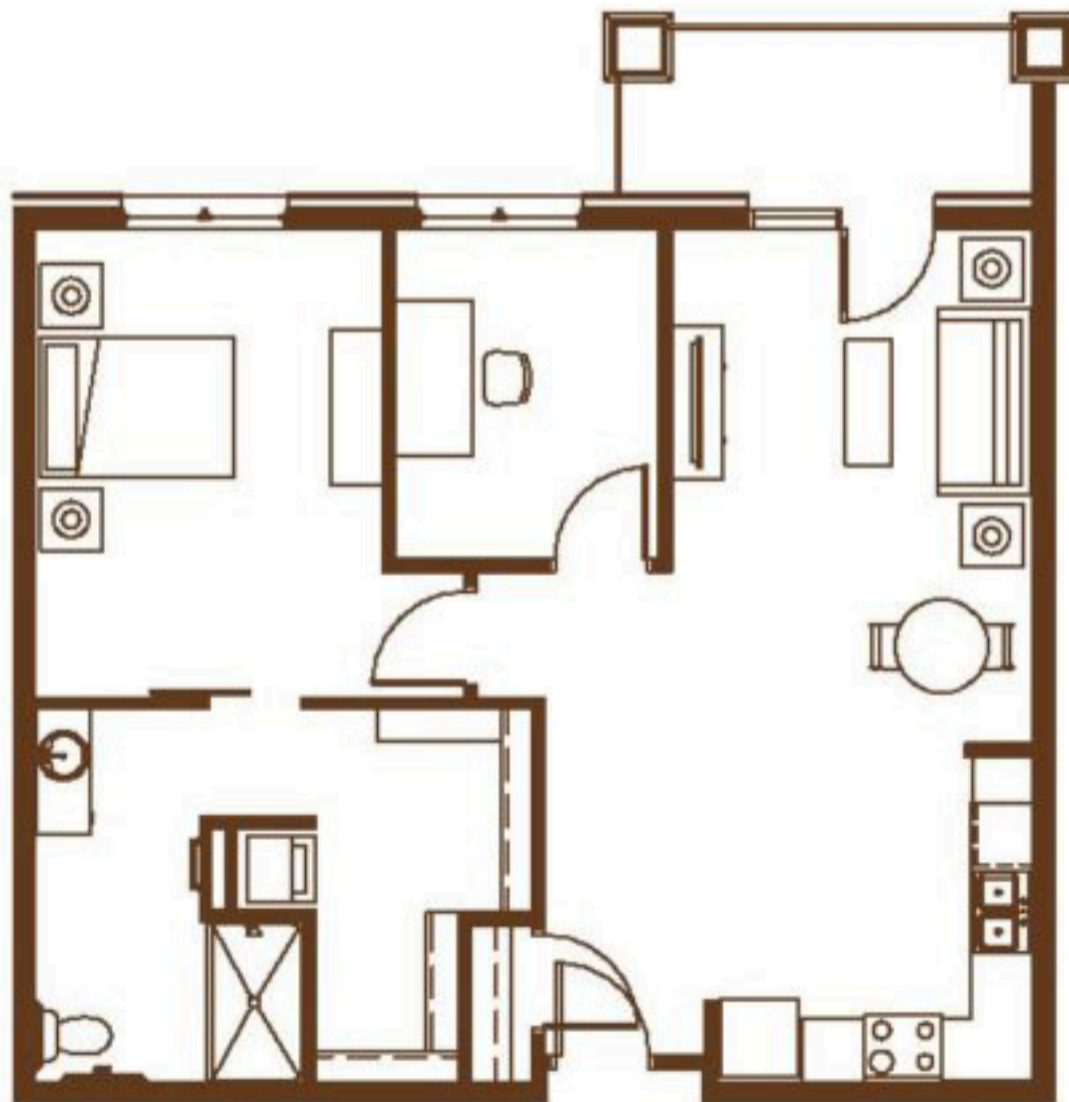

GABLE PINES

AT VADNAIS HEIGHTS

INDEPENDENT LIVING

Q

OAK *1 Bedroom with Den*
932 Sq. Ft.

All square footages are approximate. 1/8"=1'-0" Scale.

1260 EAST COUNTY ROAD E. • VADNAIS HEIGHTS, MN 55110 • (651) 829-3171 • GABLEPINES.COM