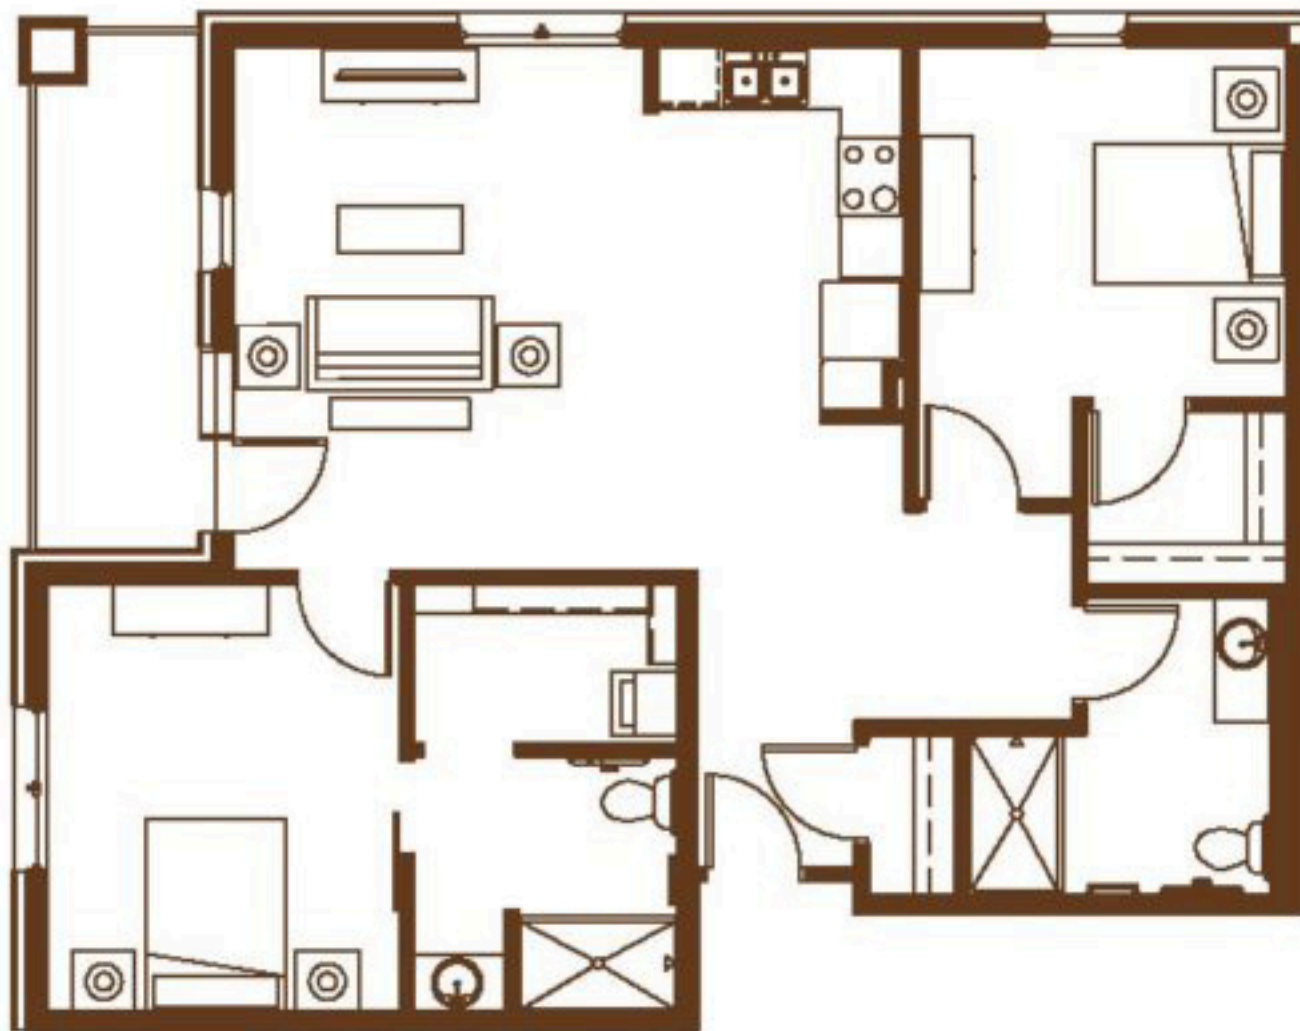

## INDEPENDENT LIVING

**PINE** 2 Bedroom  
1,129 Sq. Ft.

All square footages are approximate. 1/8"=1'-0" Scale.

1260 EAST COUNTY ROAD E. • VADNAIS HEIGHTS, MN 55110 • (651) 829-3171 • GABLEPINES.COM

Managed by Life Care Services™