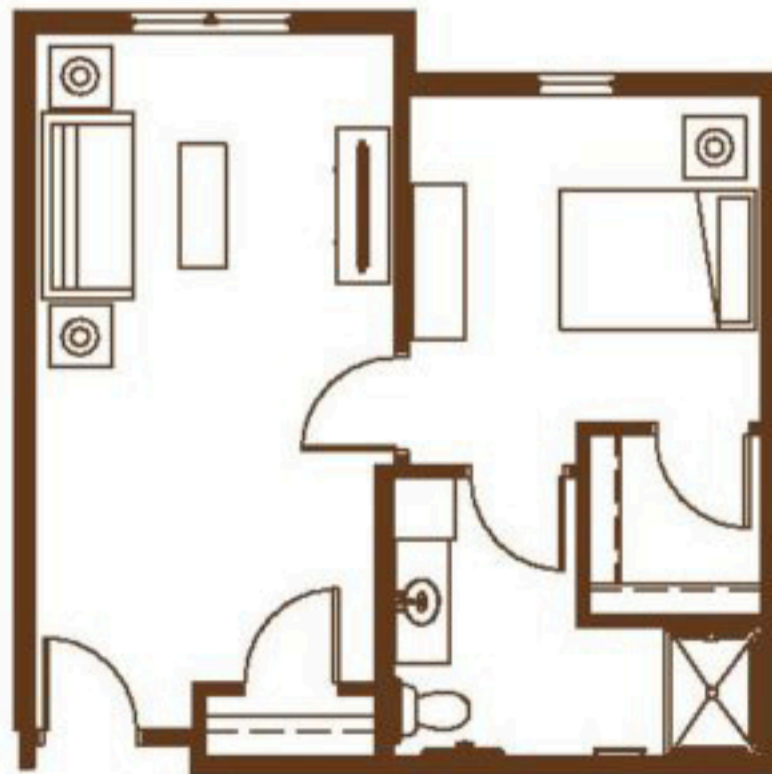

MEMORY CARE

HERON

Studio Deluxe
558 Sq. Ft.

All square footages are approximate. 1/8"=1'-0" Scale.

1260 EAST COUNTY ROAD E. • VADNAIS HEIGHTS, MN 55110 • (651) 829-3171 • GABLEPINES.COM

Managed by Life Care Services™