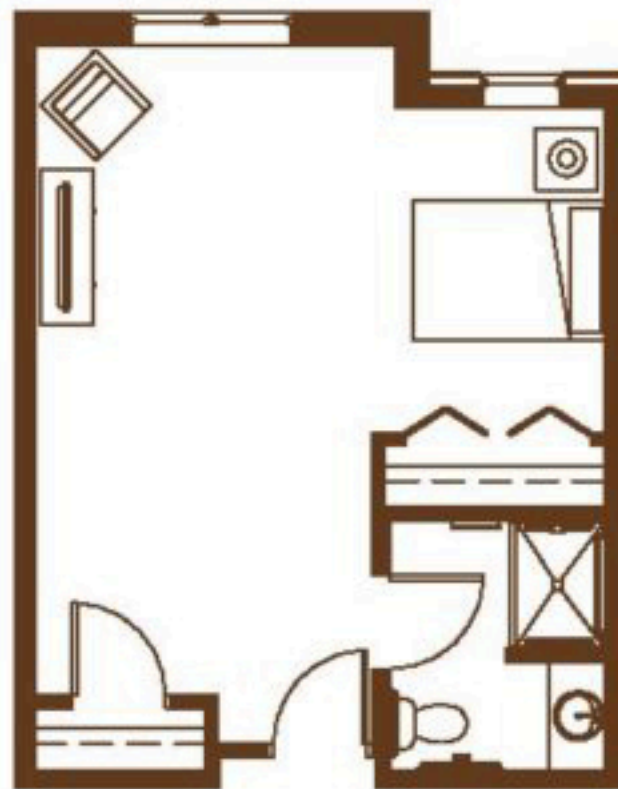

## MEMORY CARE

### OSPREY

*Studio*  
446 Sq. Ft.

*All square footages are approximate. 1/8"=1'-0" Scale.*

1260 EAST COUNTY ROAD E. • VADNAIS HEIGHTS, MN 55110 • (651) 829-3171 • GABLEPINES.COM